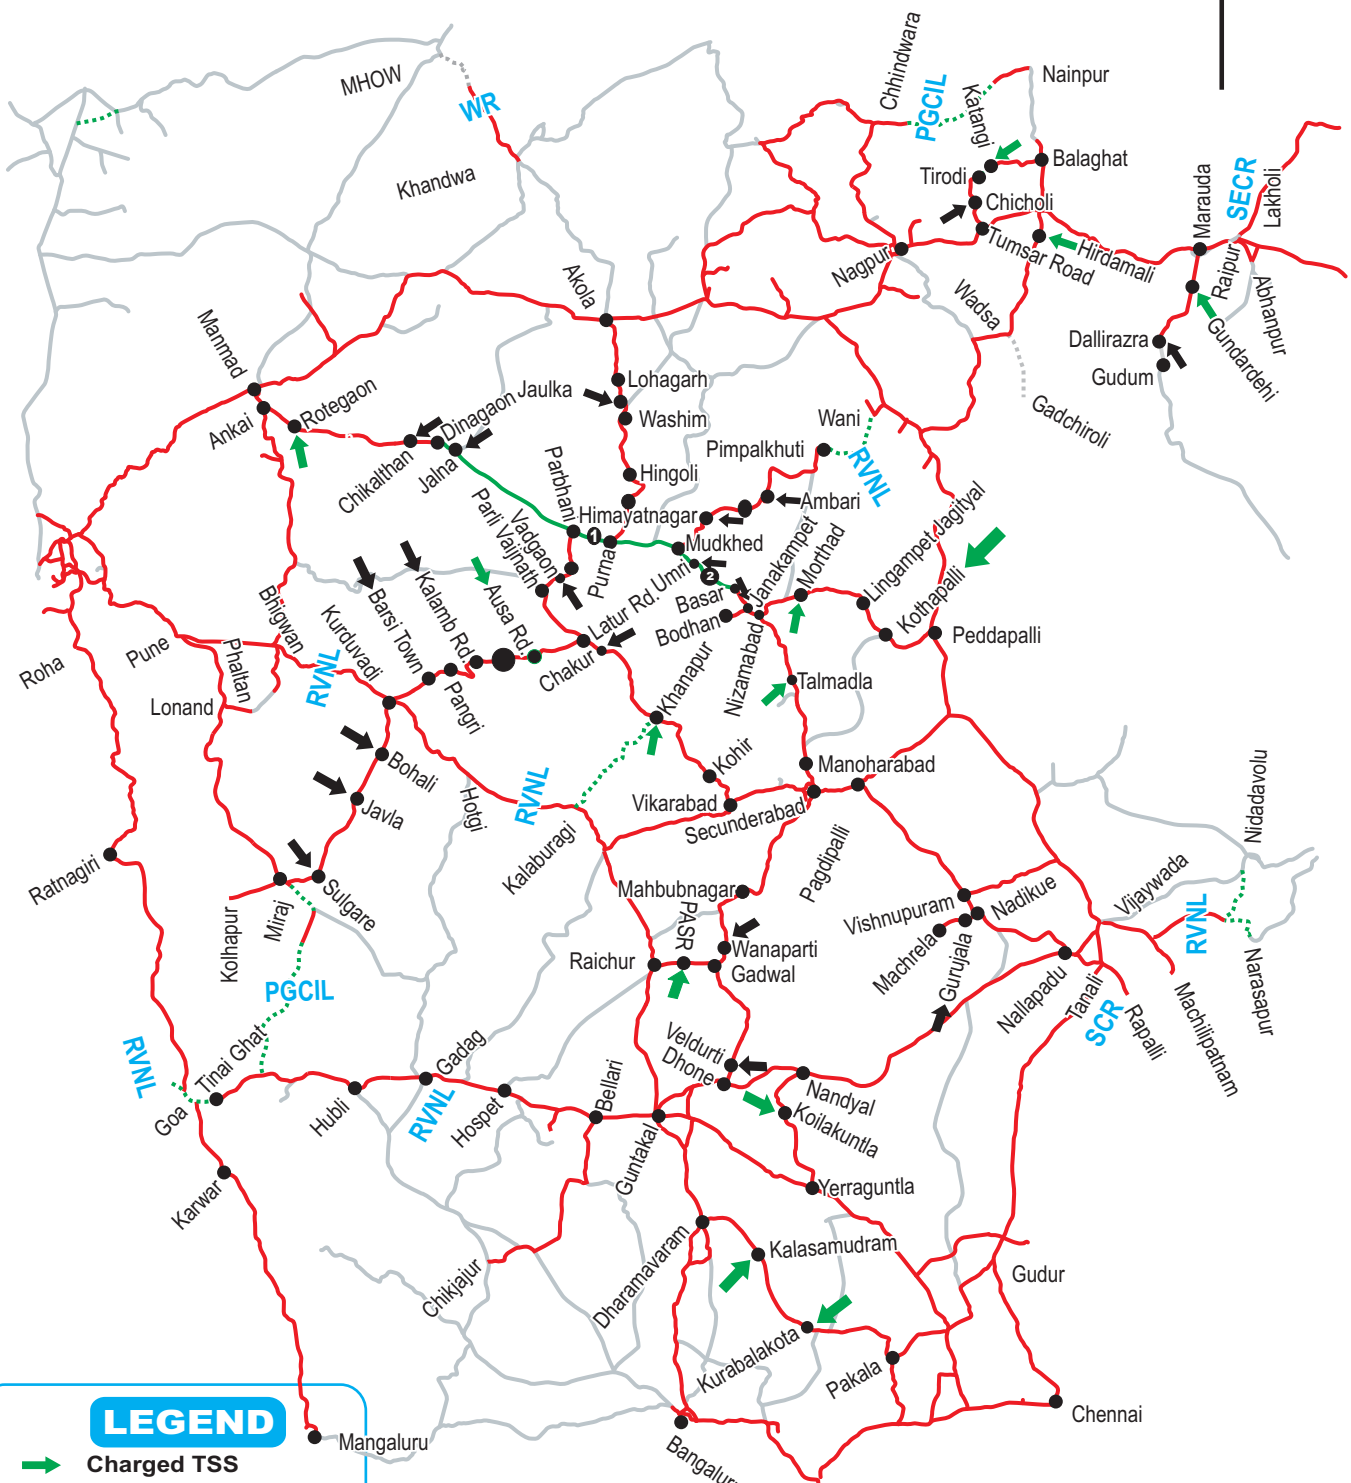

RAILWAY ELECTRIFICATION

MAP OF SECUNDRABAD PROJECT

LEGEND

- Charged TSS
- Electrified Route
- Work in progress with CORE
- Work in progress with other agency