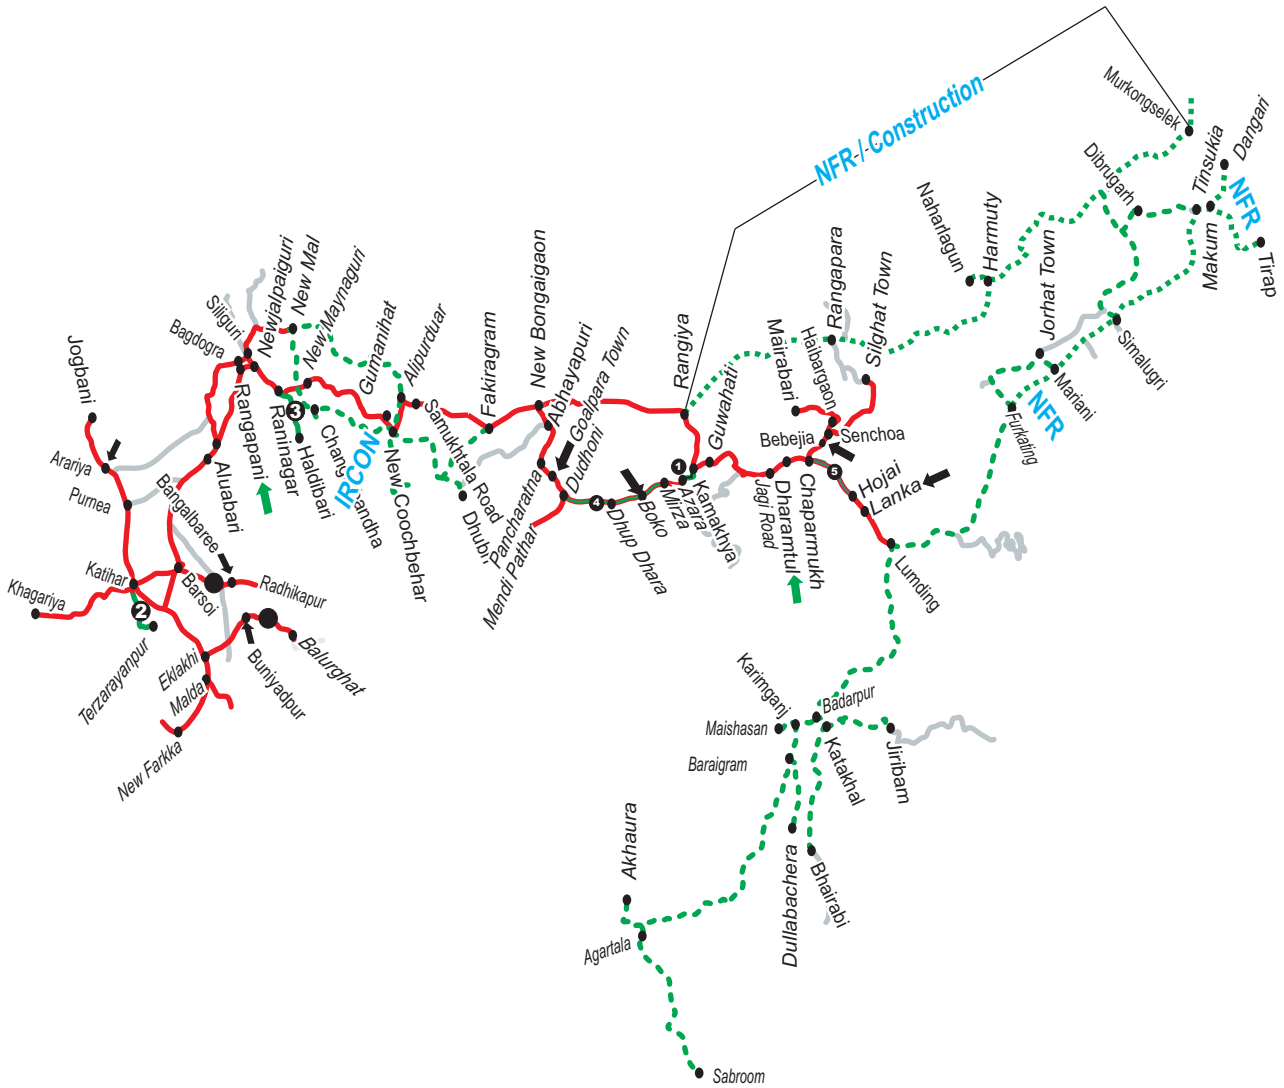

# RAILWAY ELECTRIFICATION MAP OF GUWAHATI PROJECT

## LEGEND

- Charged TSS
- Electrified Route
- Work in progress with CORE
- Work in progress with other agency