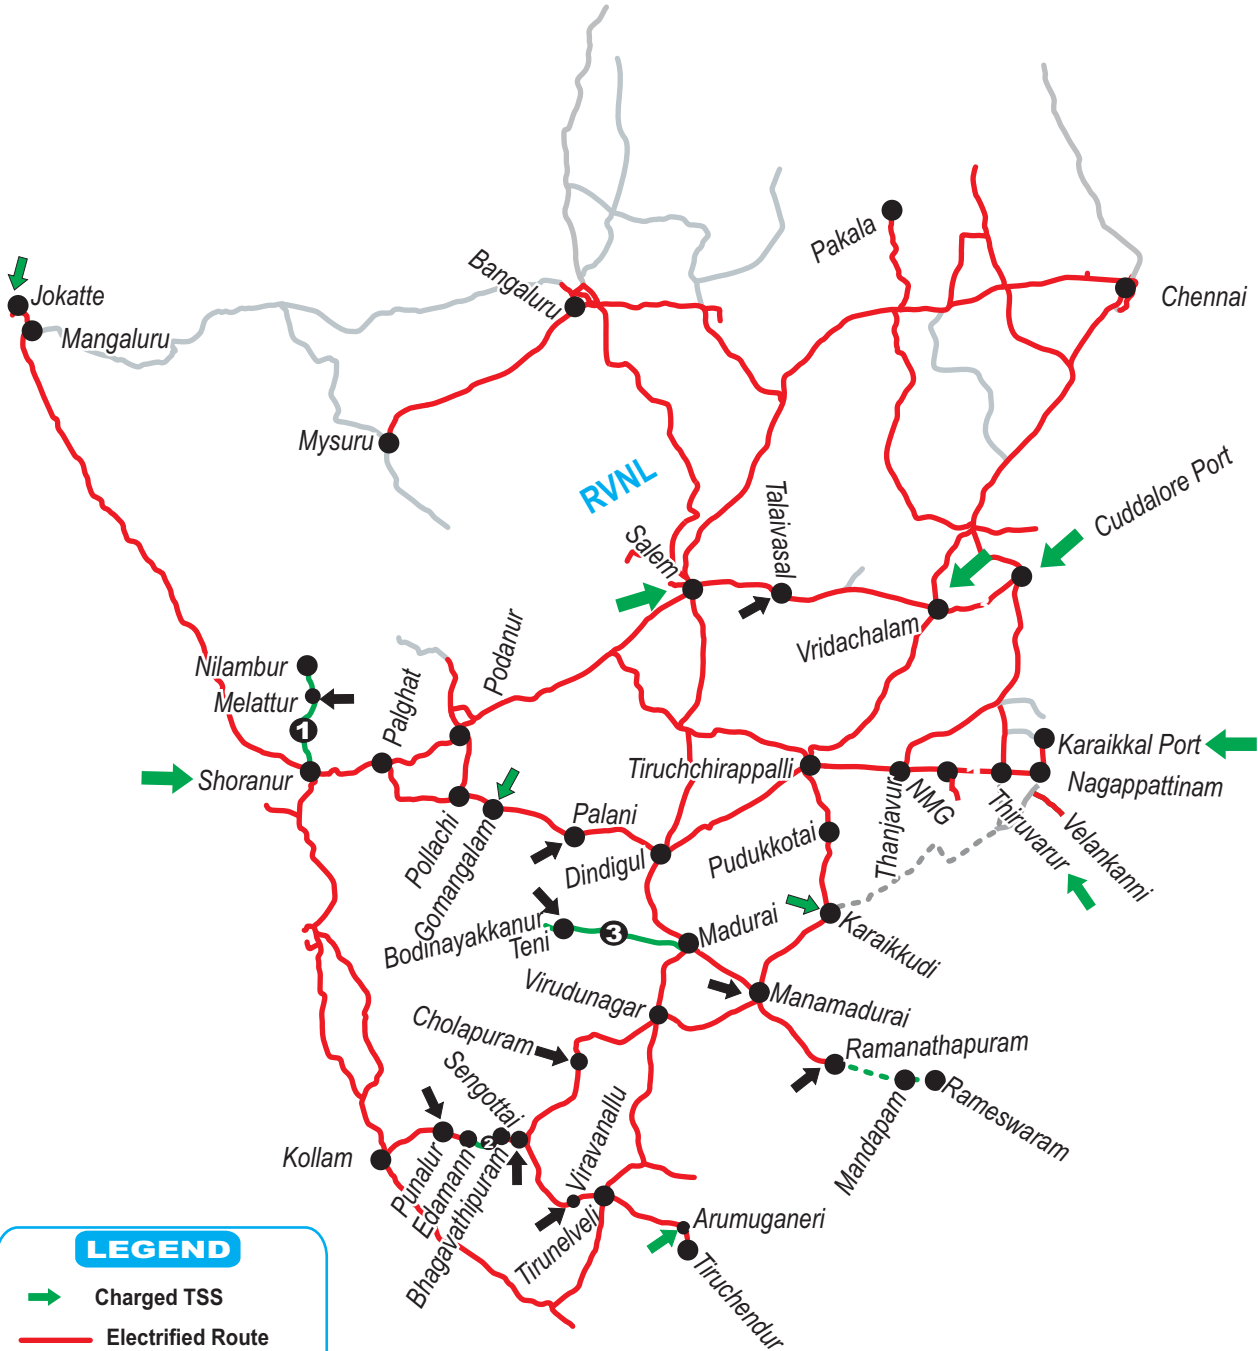

RAILWAY ELECTRIFICATION MAP OF CHENNAI PROJECT

LEGEND

- ➔ Charged TSS
- Electrified Route
- Work in progress with CORE
- - - Work in progress with other agency