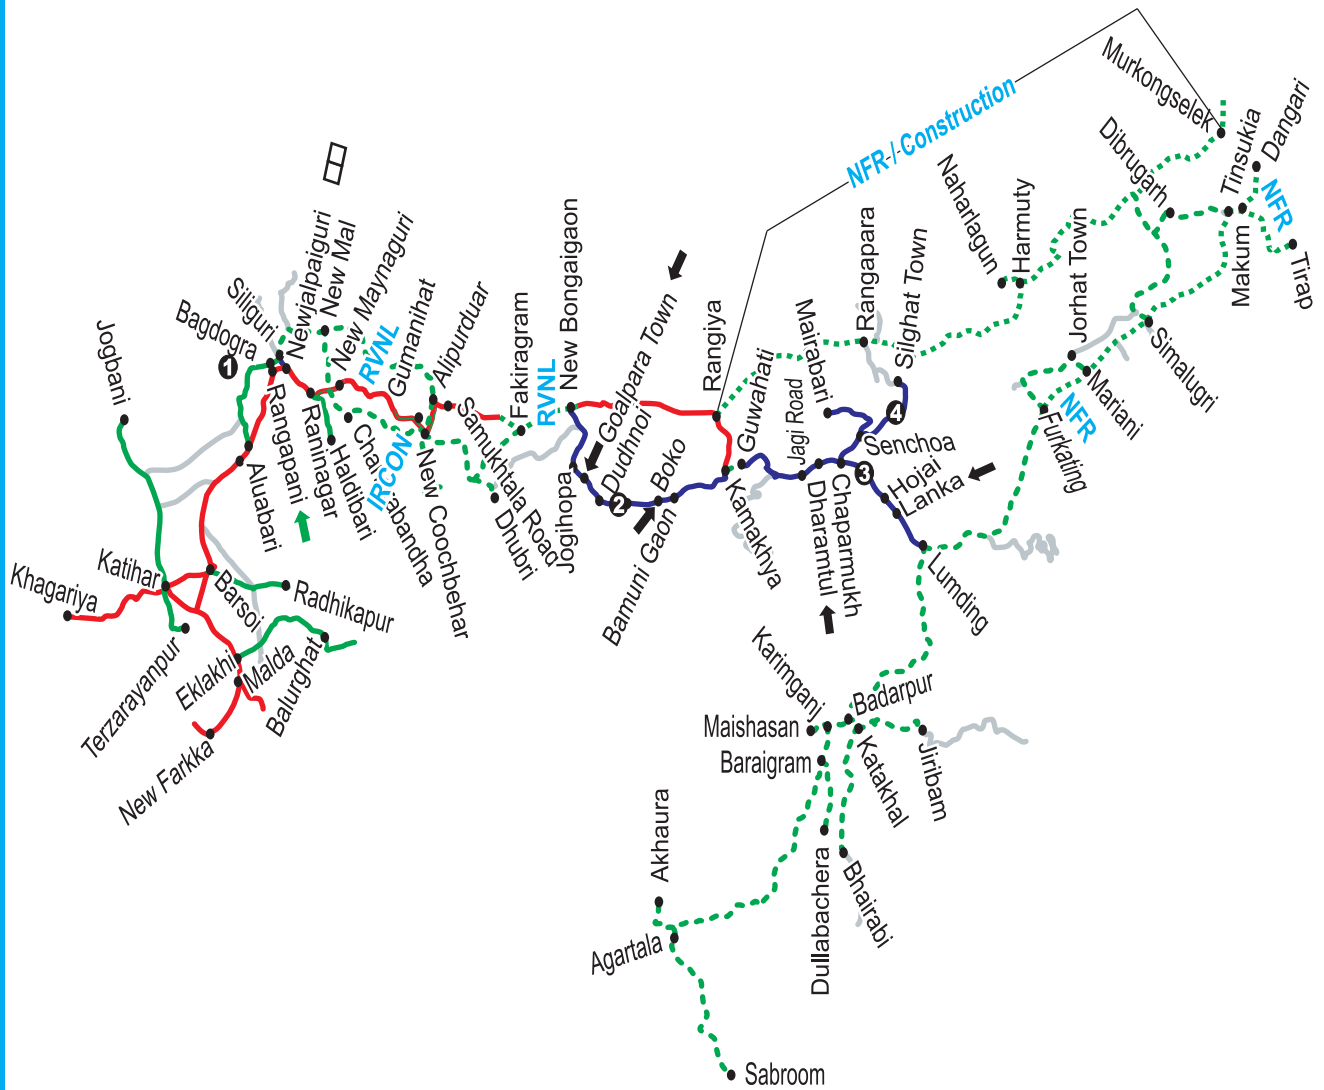

RAILWAY ELECTRIFICATION

MAP OF NEW JALPAIGURI PROJECT

LEGEND

- T.W. Shed
- TSS
- Electrified Route
- Target Beyond 2020-21
- Target 2020-21
- Target by other Agency