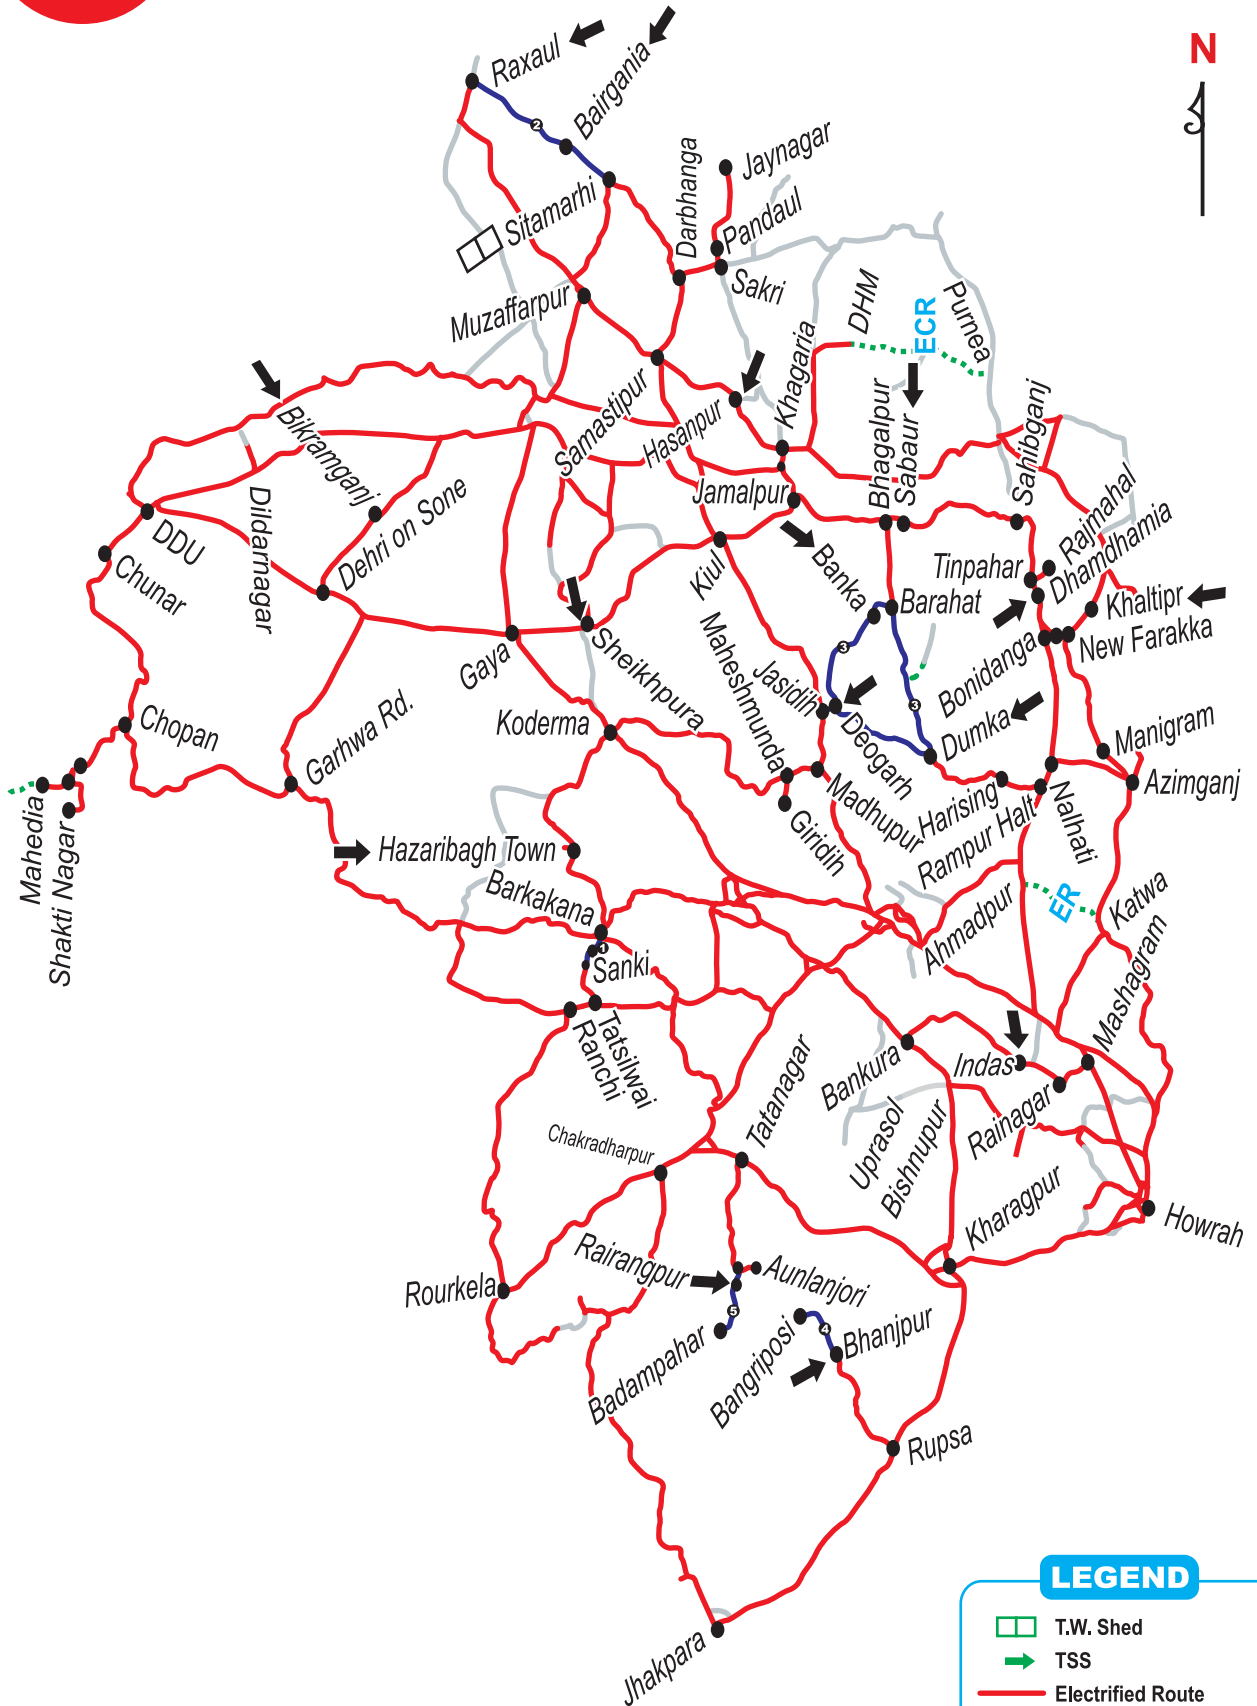

# RAILWAY ELECTRIFICATION MAP OF DANAPUR PROJECT

**LEGEND**

- T.W. Shed
- TSS
- Electrified Route
- Target Beyond 2021-22
- Target 2021-22
- Target by other Agency