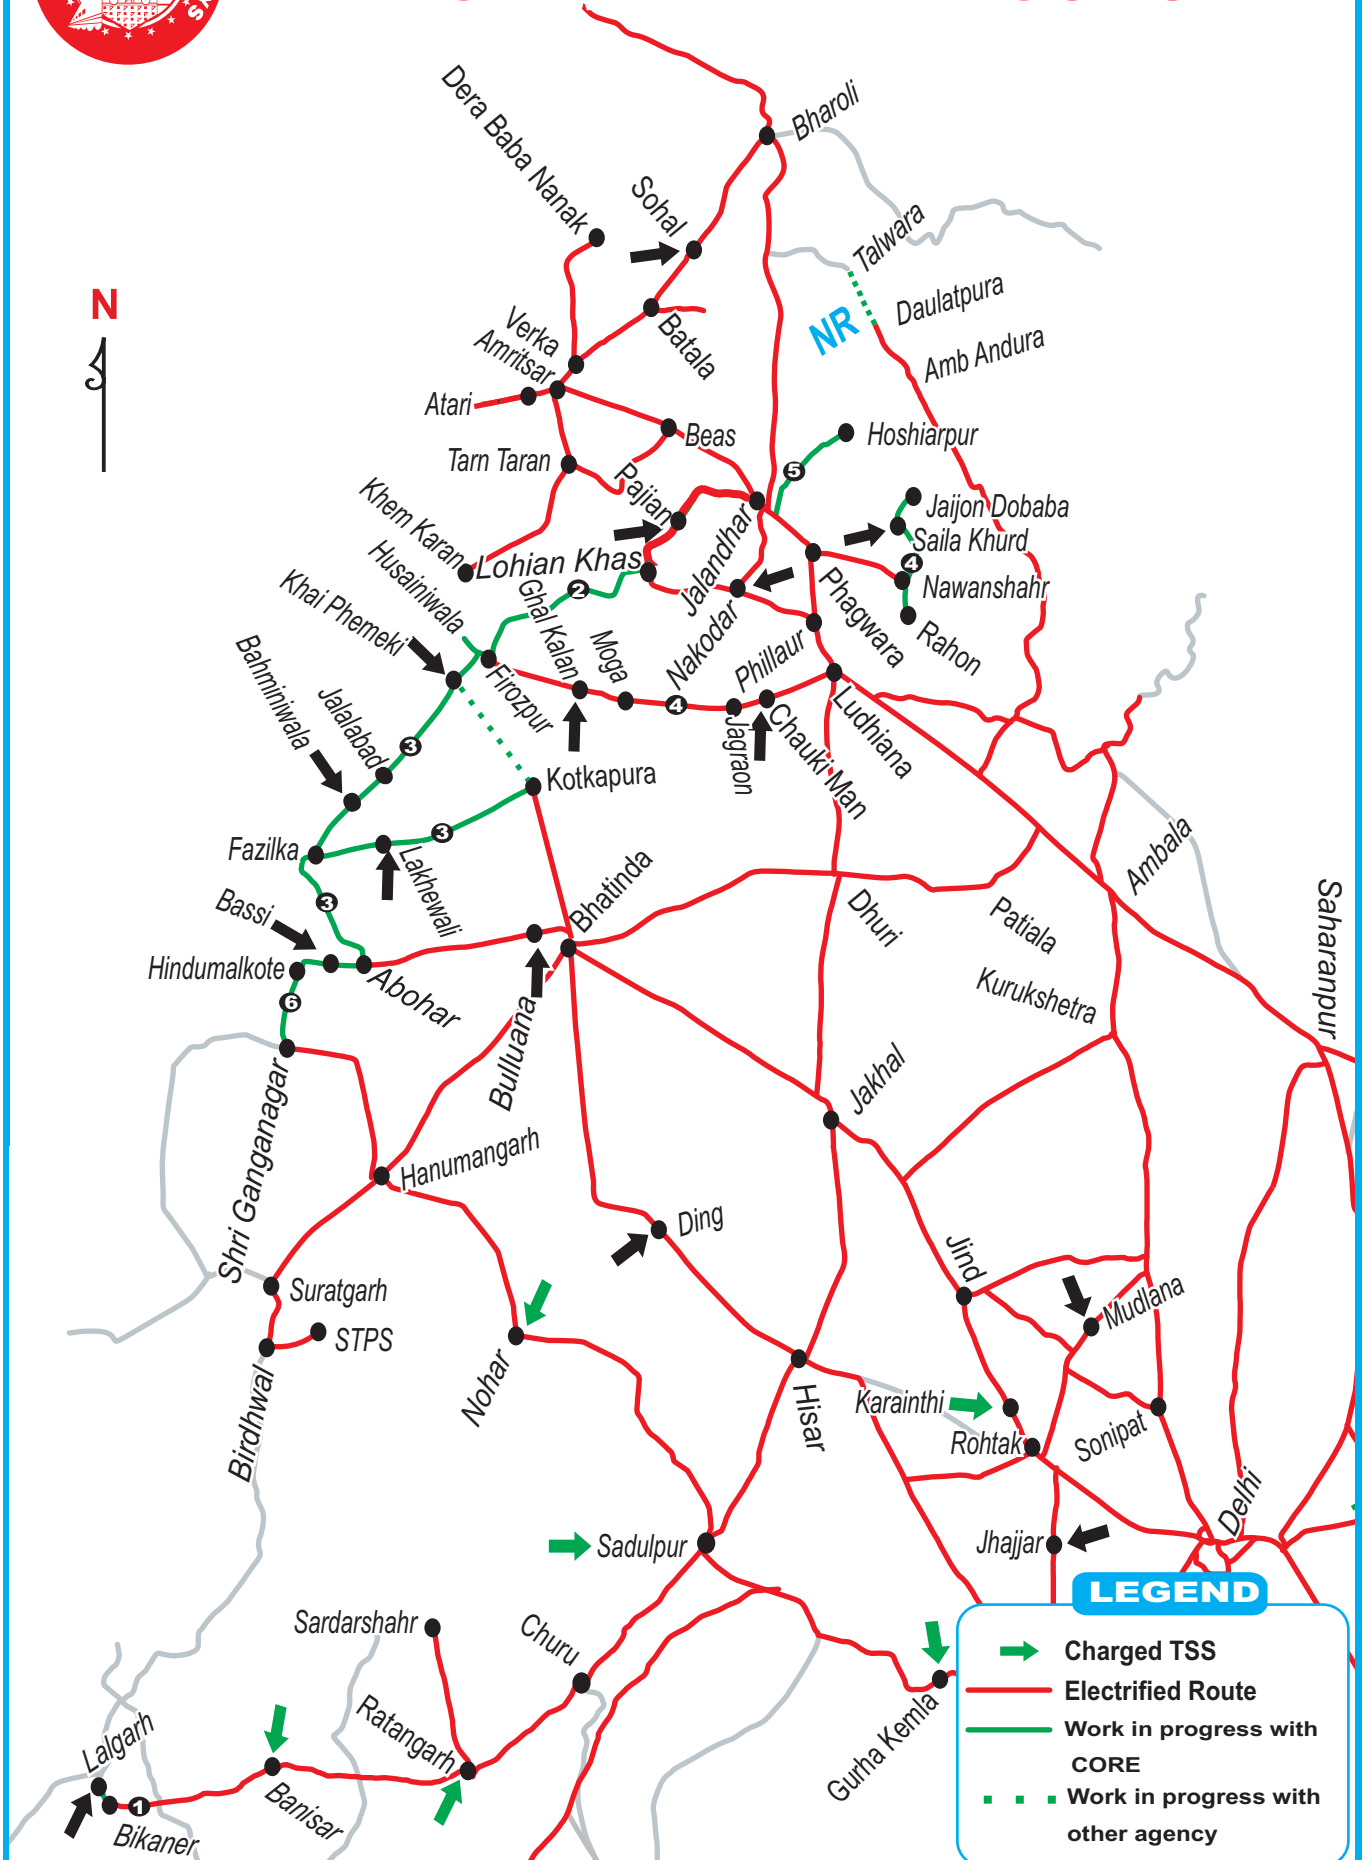

# RAILWAY ELECTRIFICATION MAP OF 'AMBALA PROJECT'

N

### LEGEND

- Charged TSS
- Electrified Route
- Work in progress with CORE
- Work in progress with other agency