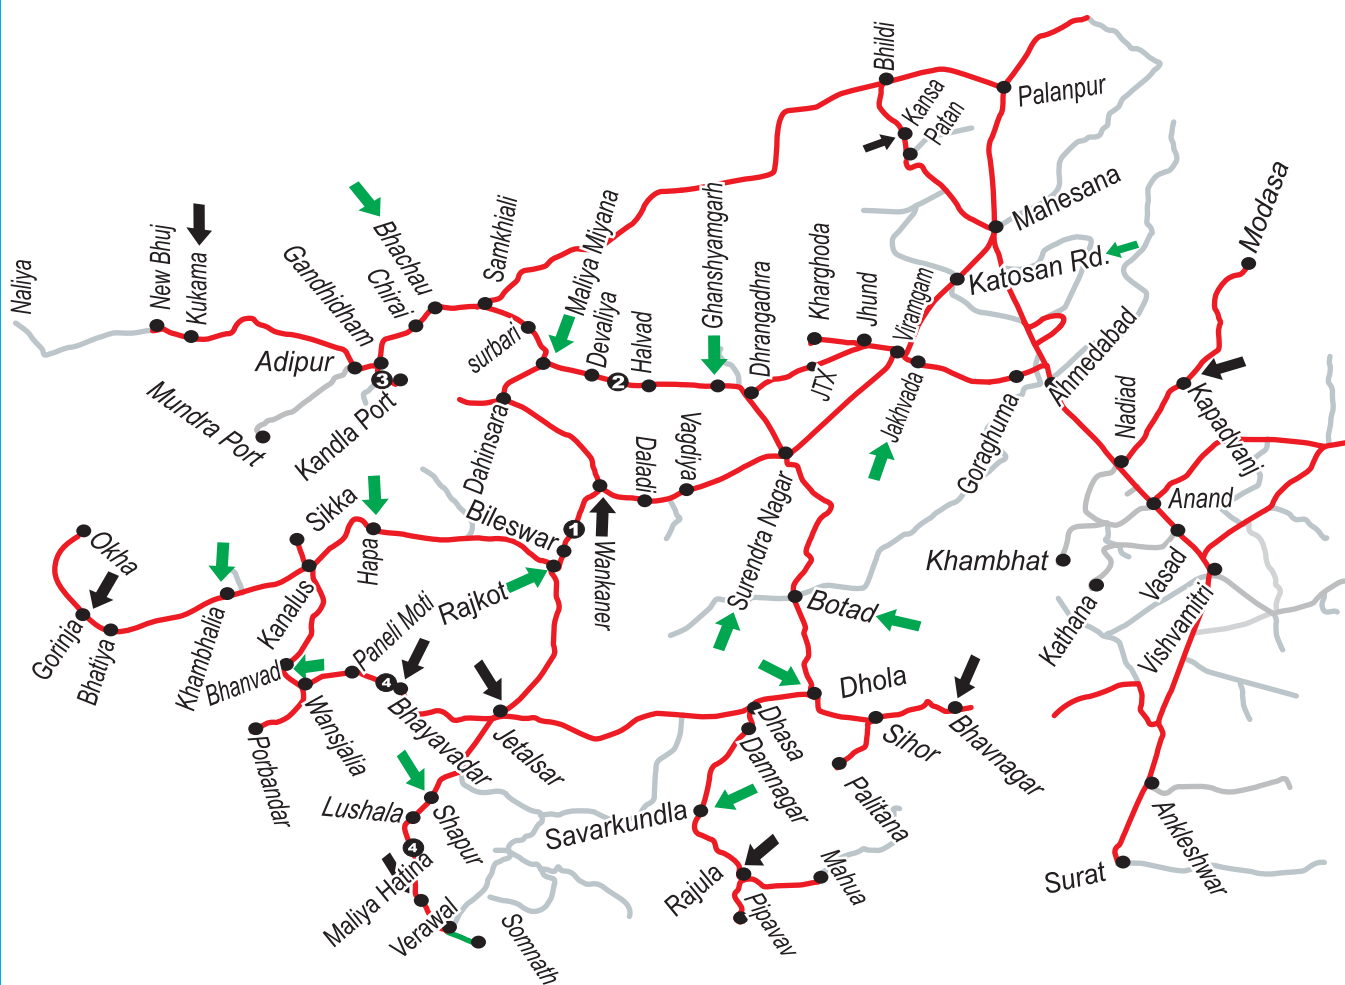

RAILWAY ELECTRIFICATION MAP OF AHMEDABAD PROJECT

LEGEND

- TSS Commissioned
- TSS work in progress
- Electrified Route
- Work in progress with CORE
- Work in progress with other agency